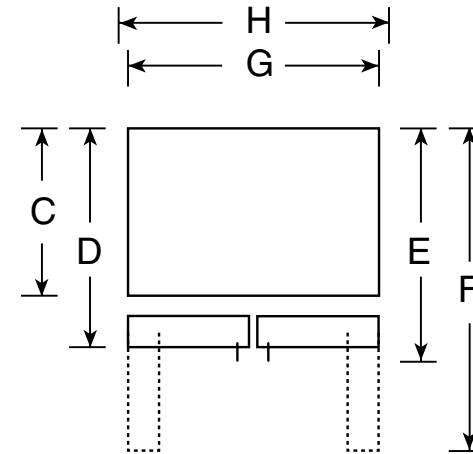

PFSF5PJX

GE Profile™ 25.1 Cu. Ft. Bottom-Freezer Refrigerator

Dimensions and Installation Information (in inches)

Overall Dimensions	Height to top of hinge (in.) A	69-5/8
	Height to top of case (in.) B	69
	Case depth without door (in.) C	28
	Case depth less door handle (in.) D	32-5/8
	Case depth with door handle (in.) E	35-1/8
	Depth with fresh food door open 90° (in.) F	47-5/8
	Width (in.) G	35-7/8
	Width with door open 90° inc. door handle (in.) H	44
Air Clearances	Each side (in.)	1/8
	Top (in.)	1
	Back (in.)	1