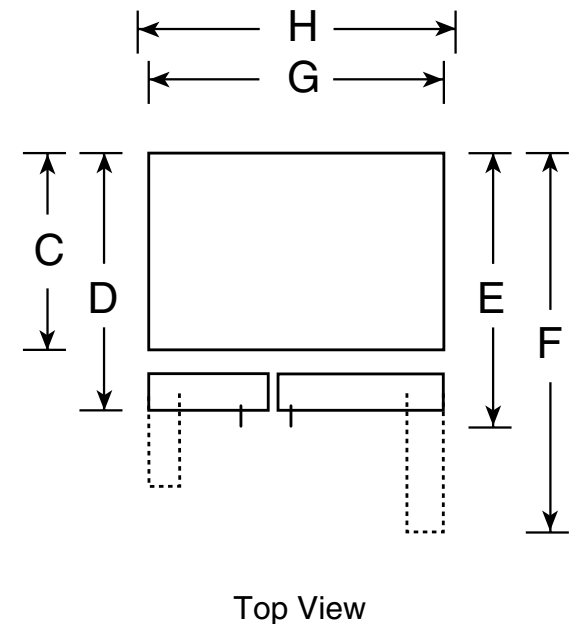

PSHS6TGX

GE Profile™ 25.6 Cu. Ft. Side-By-Side Refrigerator

Dimensions and Installation Information (in inches)

| | | |
|--------------------|--|---------------|
| Overall Dimensions | Height to top of hinge (in.) A | 69-3/8 |
| | Height to top of case (in.) B | 68-3/4 |
| | Case depth without door (in.) C† | 28 |
| | Case depth less door handle (in.) D† | 32-3/8 |
| | Case depth with door handle (in.) E† | 35 |
| | Depth with fresh food door open 90° (in.) F† | 50-1/8 |
| | Width (in.) G | 35-3/4 |
| Air Clearances | Width with door open 90° inc. door handle (in.) H | 43-1/2 |
| | Each side (in.) | 1/8 |
| | Top (in.) | 1 |
| | Back (in.) | 1 |

†Water hook-up fits in back air clearance when calculating installation depth.

If installed against a wall, allow clearance of 14-3/16" on freezer side to remove bin. To remove fresh food pans, remove door bins.

Clearance required to remove fresh food full-size pan without disassembling is 18-15/16".

Allow additional space for any necessary leveling adjustments.

For answers to your Monogram,® GE Profile™ or GE® appliance questions, visit our website at ge.com or call GE Answer Center® service, 800.626.2000.