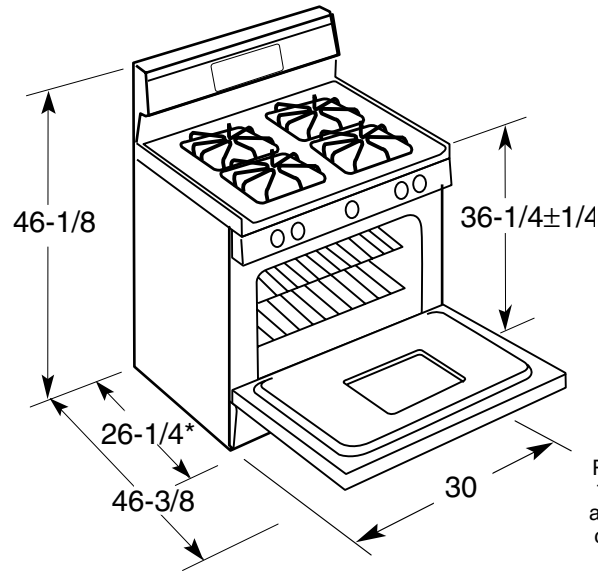

JGBP88DEM

GE® 30" Free-Standing Self-Clean Gas Range

Dimensions and Installation Information (in inches)

Electrical Rating: 120V, 60Hz, 9A

Installation Information: Before installing, consult installation instructions packed with product for current dimensional data.

*Dimension from wall to front of closed door handle is 29-1/8".