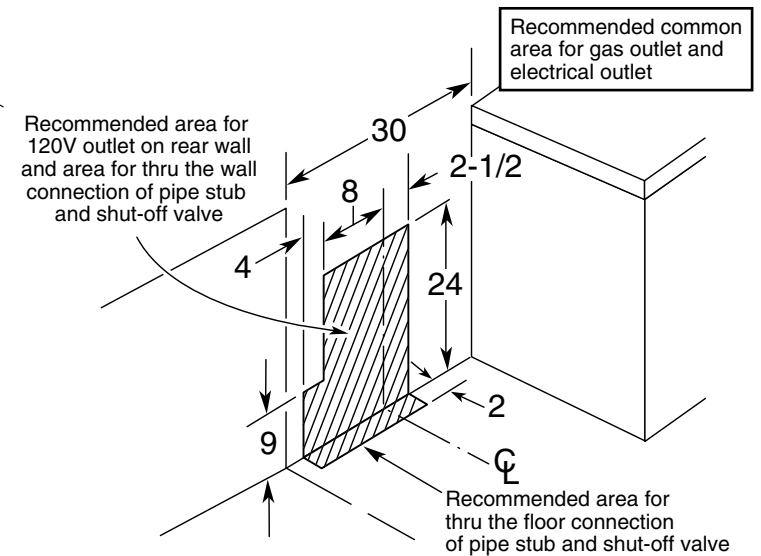

For answers to your Monogram,® GE Profile™ or GE® appliance questions, visit our website at ge.com or call GE Answer Center® service, 800.626.2000.

imagination at work

Specification Revised 6/07

330586