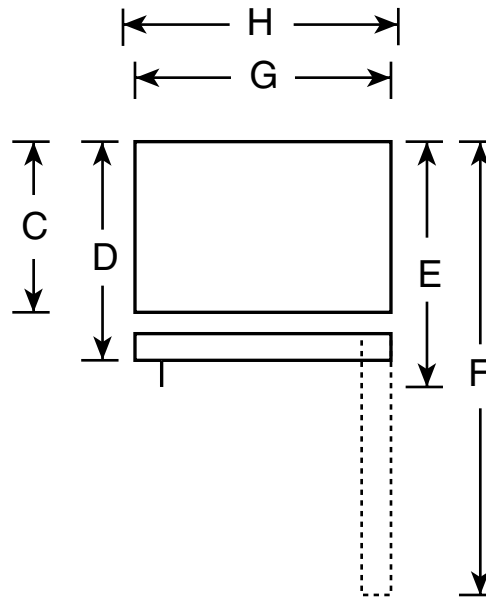

HOTPOINT®

HTM17BBS – Hotpoint® 16.6 Cu. Ft. Top-Freezer Refrigerator

Front View

Top View

Overall Dimensions	Height to top of hinge (in.) A	64-3/4
	Height to top of case (in.) B	64-1/4
	Height to mid-freezer (in.)	54-3/8
	Case depth without door (in.) C	25-7/8
	Case depth less door handle (in.) D	29-1/8
	Case depth with door handle (in.) E	31
	Depth with fresh food door open 90° (in.) F	54-7/8
	Width (in.) G	28
	Width with door open 90° with door handle (in.) H	30-1/2
Air Clearances	Each side (in.)	3/4
	Top (in.)	1
	Back (in.)	1

Note: Before installing, consult installation instructions packed with product for current dimensional data.

Note: All Top-Freezer No-Frost Right-Hand Refrigerator Doors: As you face the front of the refrigerator, the handle is on your left and the hinges are on your right.

All Top-Freezer No-Frost Left-Hand Refrigerator Doors: As you face the front of the refrigerator, the handle is on your right and the hinges are on your left.