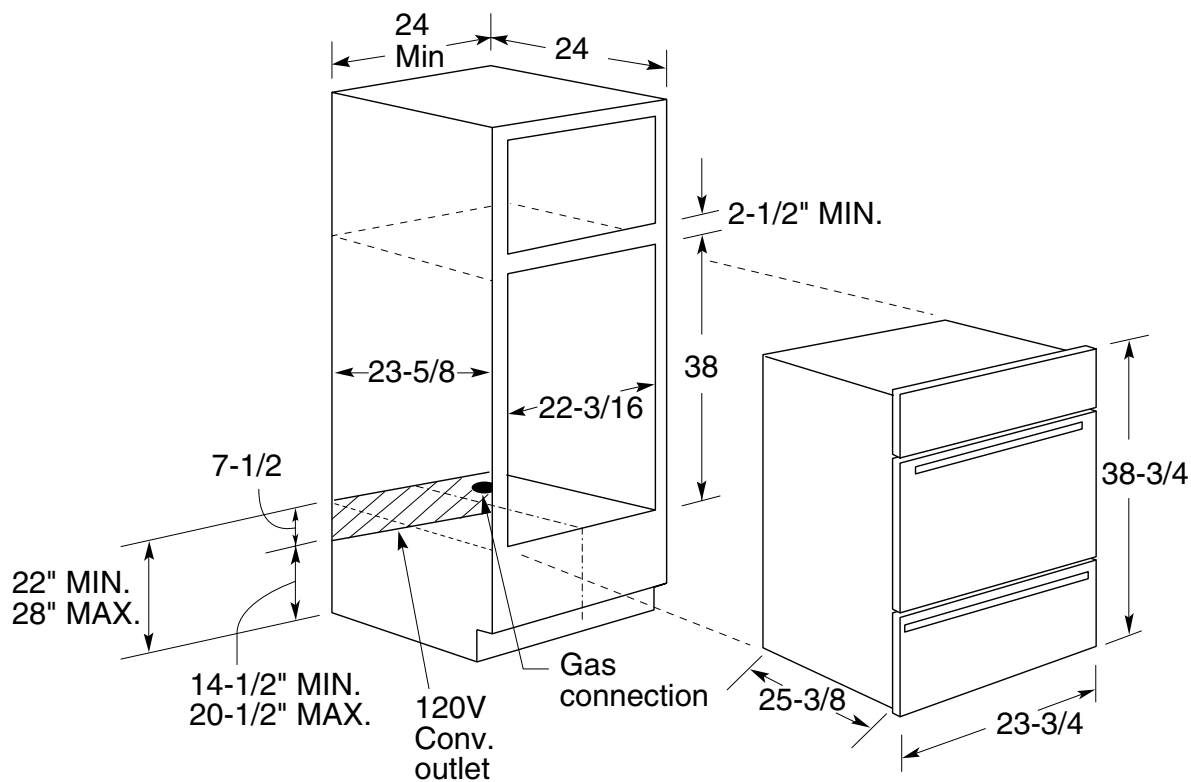

## JGRP20WEJ/BEJ – GE® 24" Built-In Gas Oven

Dimensions (in inches)

**Installation Information:** Before installing, consult installation instructions packed with product for current dimensional data.

**Electrical Rating:** 120V, 60Hz, 5A

**Note:** Cabinets installed adjacent to wall ovens must have an adhesion spec of at least 194° temperature rating.

For answers to your Monogram®, GE Profile™ or GE® appliance questions, visit our website at [GEAppliances.com](http://GEAppliances.com) or call GE Answer Center® service, 800.626.2000.