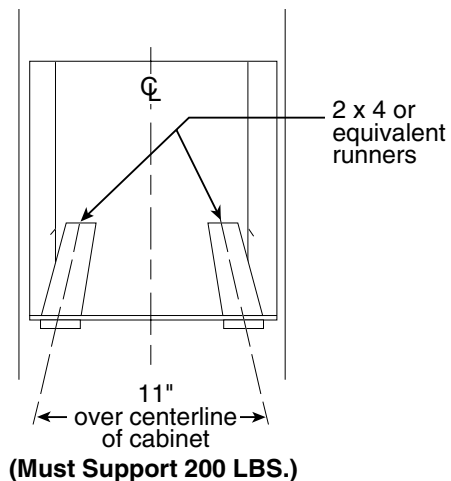

## JGRP20WEJ/BEJ – GE® 24" Built-In Gas Oven

Dimensions (in inches)

**Installation Information:** Before installing, consult installation instructions packed with product for current dimensional data.

**Electrical Rating:** 120V, 60Hz, 5A