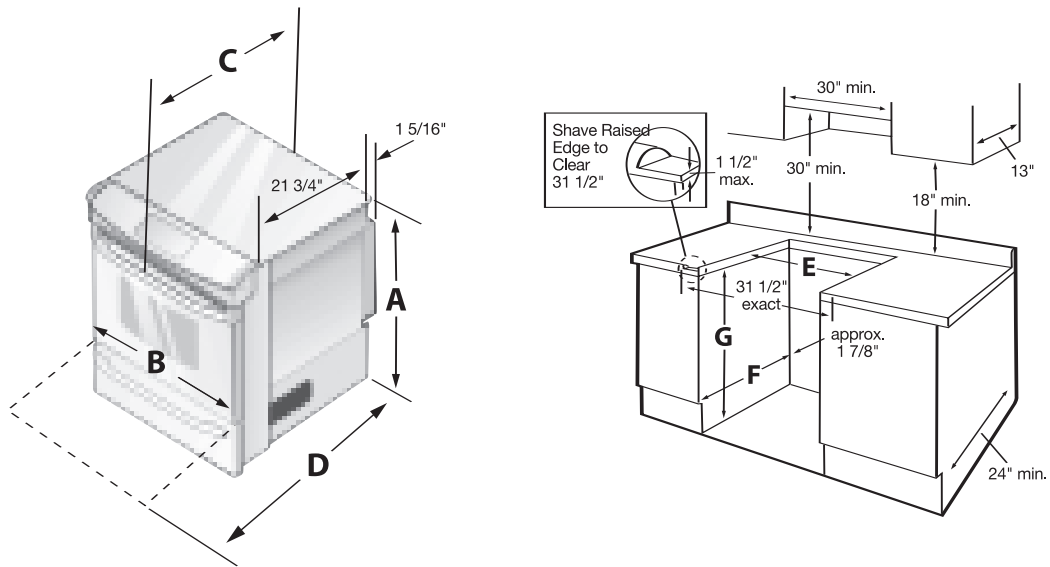

Slide-In Electric Range

PLES389EC
057112089478

Installation

MODELS	EXTERIOR DIMENSIONS						CUT-OUT DIMENSIONS				
	A. HEIGHT		B. WIDTH	C. DEPTH		D. DEPTH WITH DOOR 90° OPEN	E. WIDTH	F. DEPTH		G. HEIGHT	
	MIN.	MAX.		TO NOTCH ON BACK OF CONSOLE	TO EXTREME PROTRUSION			MIN.	MAX.	MIN.	MAX.
ELECTRIC SLIDE-IN RANGES	35 5/8"	36 3/8"	30"	24 3/4"	28"	45 1/4"	30"	21 3/4"	22 1/8"	35 5/8"	36 3/8"