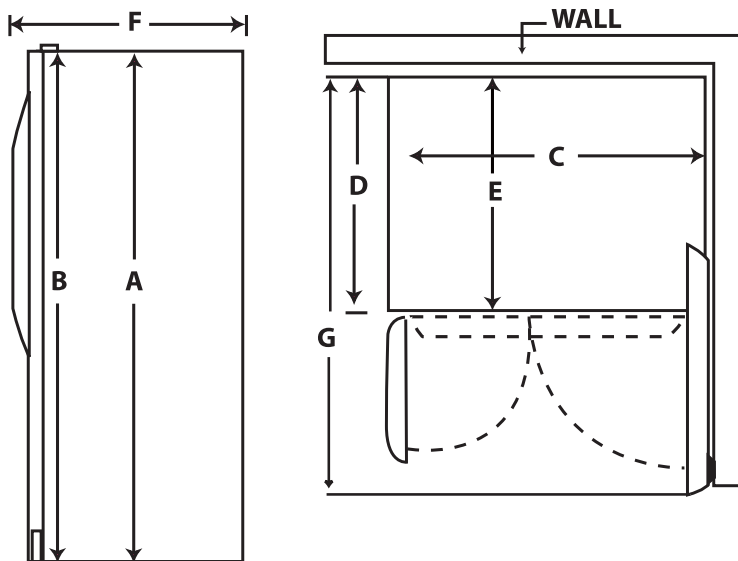

FRS6LF7JS
012505695421

Installation

Allow sufficient clearance on hinge side of refrigerator when installing next to a wall where handle may make contact.

Model Size	Cabinet Dimensions			B-Total Height (With Hinge Cover)	E-Depth (Including Door)	F-Total Depth (With Handles)	G-Total Depth 90° Open
	A-Height	C-Width	D-Depth				
26.0 cu ft.	68 1/4"	35 5/8"	28 1/2"	69 3/8"	31 3/4"	33 3/4"	50"