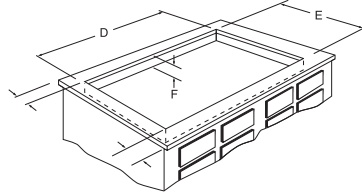

Frigidaire Product Specifications and Dimensions

Electric Cooktops

Measured down from countertop edge

Electric Cooktop Dimensions

For planning purposes only. Refer to installation guide packed with product for complete details.

Model	Exterior Dimensions			Cut-out Dimensions				Required U/C Clearance F	Electrical Connection	Install Over U/C Wall Oven
	A – width	B – depth	C – height	D – width		E – depth				
				Min	Max	Min	Max			
30" Electric Cooktops:										
FEC30S6A	30 3/4	21 3/8	3	29 3/8	29 7/8	20 1/4	20 1/2	5	Right Rear	YES
FEC30C4A	30	21 1/2	3	26 3/4	28 1/4	19 1/8	20	5	Right Rear	YES

The dimension and cutout information is for planning purposes only. Consult installation instructions packed with individual products for complete details.