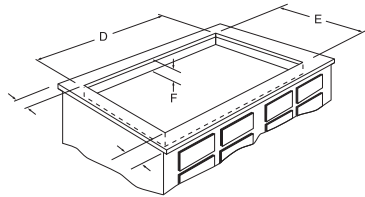

Gas Cooktops

Measured down from countertop edge

Gas Cooktop Dimensions

For planning purposes only. Refer to installation guide packed with product for complete details.

SEALED BURNER RATINGS:

Model	Exterior Dimensions			Cut-out Dimensions				Required U/C Clearance F	Gas Inlet Location	Install Over U/C Wall Oven
	A – width	B – depth	C – height	D – width		E – depth				
				Min	Max	Min	Max			
36" Gas Cooktops:										
PLGC36S9C	36	21 1/2	3 1/8	32 3/4	33	19	19 3/8	5	Right Rear	YES
FGC36S6A	36	18	3 1/2	34 1/4	34 3/8	16 3/8	16 1/4	5	Right Rear	YES
30" Gas Cooktops:										
PLGC30S8C	30	21 1/2	3 1/8	26 5/8	26 7/8	19	19 3/8	5	Right Rear	YES
FGC30C3A	30	21 1/2	3 1/8	26 5/8	26 7/8	19	19 3/8	5	Right Rear	NO

The dimension and cutout information is for planning purposes only. Consult installation instructions packed with individual products for complete details.