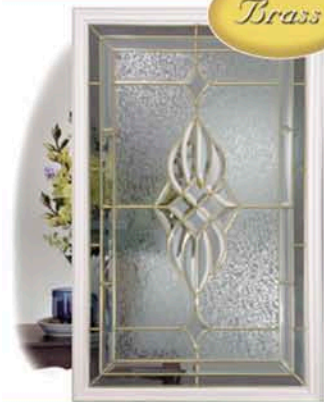

Prescott

Prescott

Prescott

Prescott

Prescott

Brass

Brass

Brass

Brass

Brass

RB SELECT-A-DOOR™

Select-A-Door™ Pocket Guide will make your door selection easy. You can choose a new entry system from the decorative glass doors cards, including sidelights and transom options. Stand approximately 80' in front of your house. Hold the cards up to your entryway and you can try different door combinations to choose the perfect door for your house.

RB SELECT-A-DOOR™

Select-A-Door™ Pocket Guide will make your door selection easy. You can choose a new entry system from the decorative glass doors cards, including sidelights and transom options. Stand approximately 80' in front of your house. Hold the cards up to your entryway and you can try different door combinations to choose the perfect door for your house.